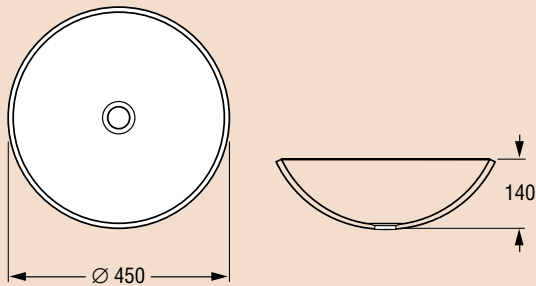

Q-460
Quadro Keramik Aufsatzbecken
Quadro ceramic basin for top mounting