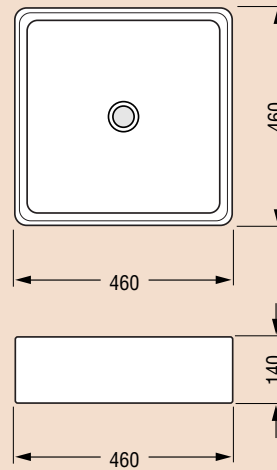

POWB 1,55
Pollux Glasbecken
Pollux glass basin

Q-460
Quadro Keramik Aufsatzbecken
Quadro ceramic basin for top mounting

Weitere Modelle, Kombinationen und Oberflächen sowie Maßzeichnungen finden Sie im technischen Katalog bzw. in der Preisliste und im Internet unter www.hightech.ag. Änderungen von Design, technischen Angaben und Maßen vorbehalten.

Further informations about the complete ranges of washbasins, taps/faucets and accessories you will find in our technical catalogue and in the internet www.hightech.ag. We reserve the right to make technical and design improvements without notice, therefore please ask for the latest technical drawings and information.