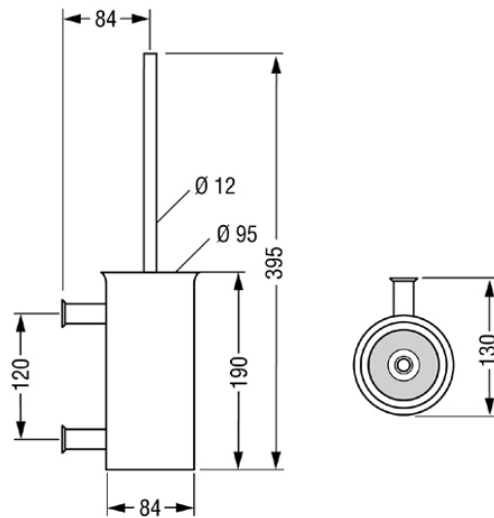

HT accessories

satin stainless steel and polished chrome

HT-A003 – HT paper roll holder for wall mounting

HT-A006 – HT hook

HT-A004 – HT spare roll holder

HT-A002 – HT toilet brush set

HT accessories – dimensional drawings

HT-A002 – HT toilet brush set for wall mounting – satin stainless steel and polished chrome

HT-A003 – HT paper roll holder for wall mounting - satin stainless steel and polished chrome

HT-A004 – HT spare roll holder for wall mounting - satin stainless steel and polished chrome

HT-A006 – HT hook with pin - satin stainless steel and polished chrome