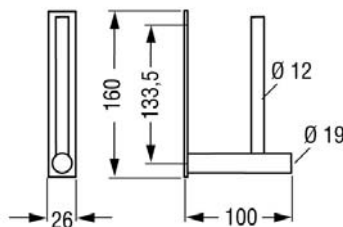

HT accessories

satin stainless steel and polished chrome

HT-A003 – HT paper roll holder for wall mounting

HT-A006 – HT hook

HT-A004 – HT spare roll holder

HT-A002 – HT toilet brush set

HT accessories – dimensional drawings

HT-A002 – HT toilet brush set for wall mounting – satin stainless steel and polished chrome

HT-A003 – HT paper roll holder for wall mounting - satin stainless steel and polished chrome

HT-A004 – HT spare roll holder for wall mounting - satin stainless steel and polished chrome

HT-A006 – HT hook with pin - satin stainless steel and polished chrome