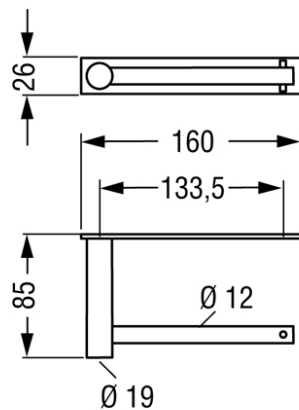

HT accessories

satin stainless steel and polished chrome

HT-A003 – HT paper roll holder for wall mounting

HT-A006 – HT hook

HT-A004 – HT spare roll holder

HT-A002 – HT toilet brush set

HT accessories – dimensional drawings

HT-A002 – HT toilet brush set for wall mounting – satin stainless steel and polished chrome

HT-A003 – HT paper roll holder for wall mounting - satin stainless steel and polished chrome

HT-A004 – HT spare roll holder for wall mounting - satin stainless steel and polished chrome

HT-A006 – HT hook with pin - satin stainless steel and polished chrome